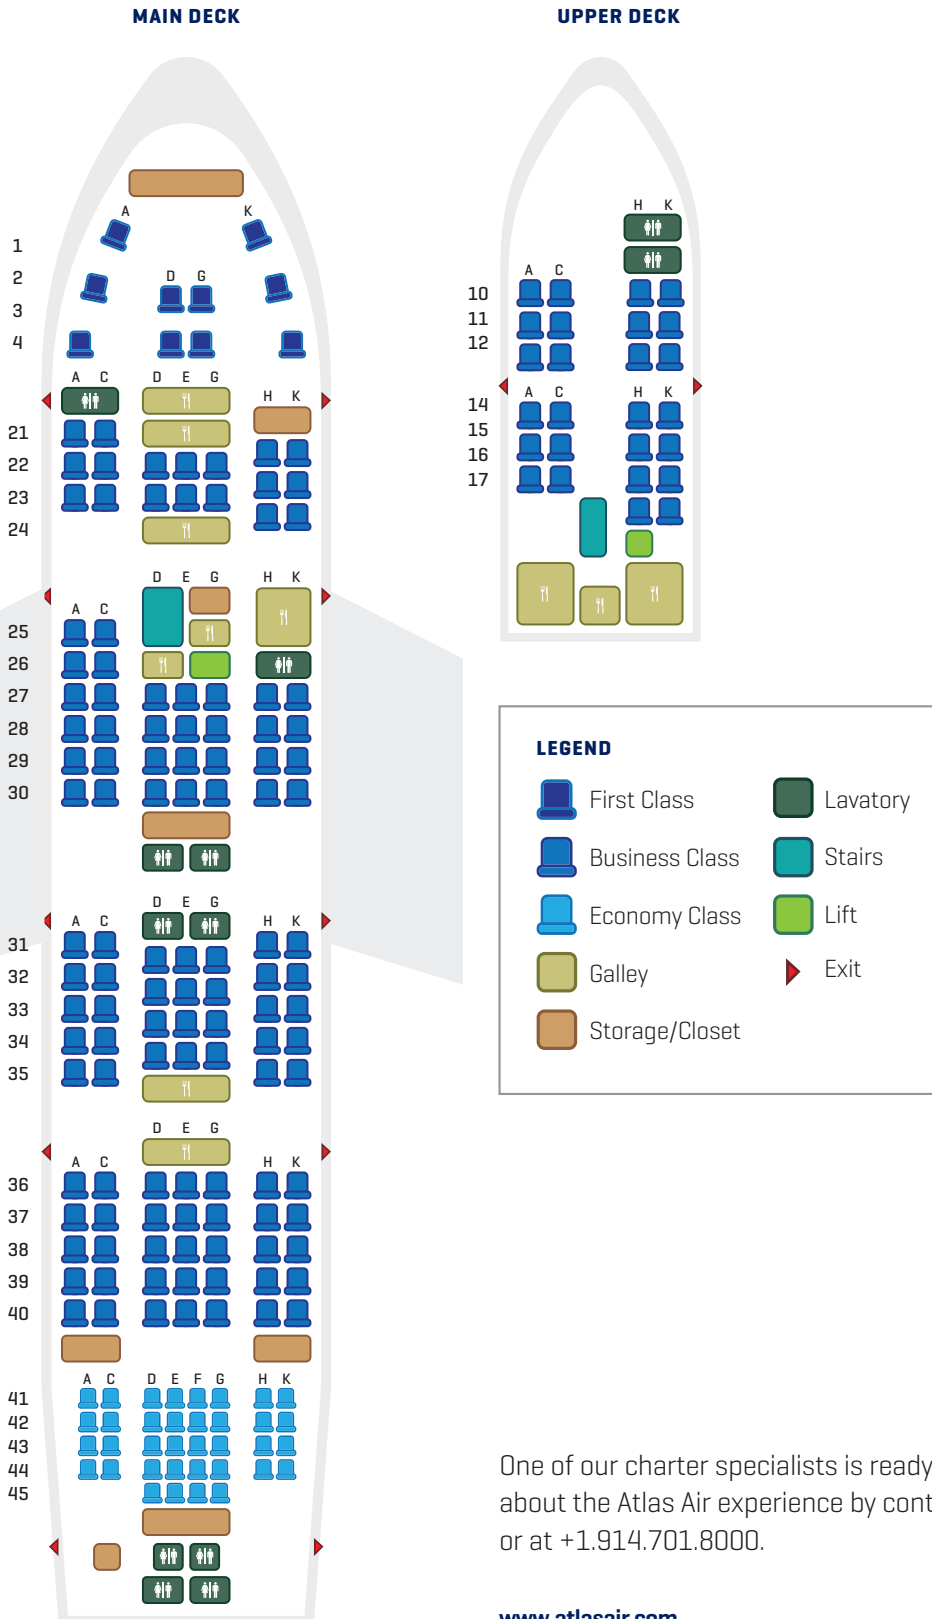

Boeing 747-400 VIP

Seat Map

Aircraft Specifications

ACCOMMODATIONS

- 189 seats
 - 10 first class suites
 - 143 business class seats
 - 36 economy class seats

FEATURES

- Personal video screen, channel selection in first class and business class seats
- Power plugs at each seat

RANGE

4,722 miles [7,620 km]

CRUISING SPEED

530 mph [853 km/h]

ENGINE

4 jet engines, wing mounted

One of our charter specialists is ready to help you plan your next flight. Learn more about the Atlas Air experience by contacting us at paxchartersales@atlasair.com or at +1.914.701.8000.