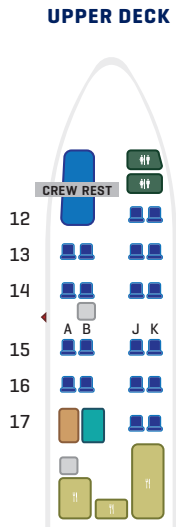

Boeing 747-400 N480MC

Seat Map

Aircraft Specifications

LEGEND

	First Class		Storage/ Closet
	Business Class		Lavatory
	Premium Economy Class		Stairs
	Economy Class		FA
	Galley		Exit

ACCOMMODATIONS

- 374 seats
- 12 first class suites
 - 52 business class seats
 - 70 premium economy class seats
 - 240 economy class seats

FEATURES

Personal video screen, channel selection in first class and business class seats

RANGE

4,722miles [7,620 km]

CRUISING SPEED

530 mph [853 km/h]

ENGINE

Pratt & Whitney jet engines, wings mounted