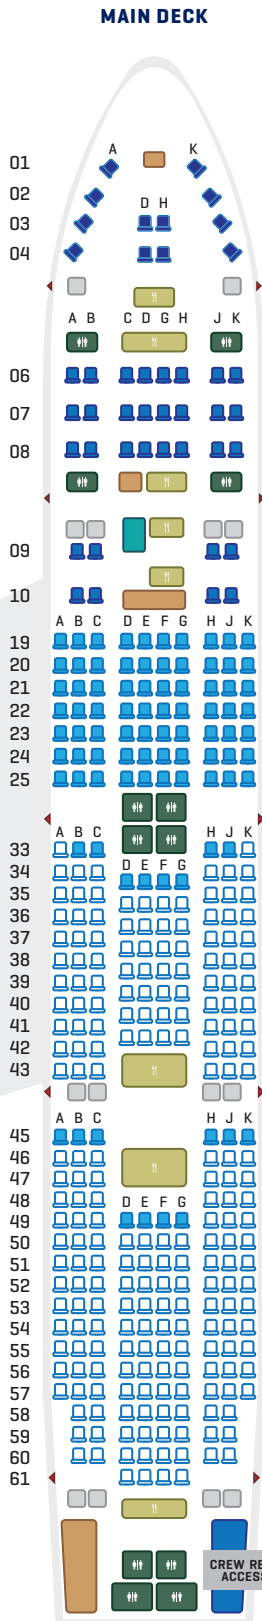

Boeing 747-400 N480MC

Seat Map

Aircraft Specifications

LEGEND

	First Class		Storage/ Closet
	Business Class		Lavatory
	Premium Economy Class		Stairs
	Economy Class		FA
	Galley		Exit

ACCOMMODATIONS

- 374 seats
- 12 first class suites
 - 52 business class seats
 - 70 premium economy class seats
 - 240 economy class seats

FEATURES

Personal video screen, channel selection in first class and business class seats

RANGE

4,722miles [7,620 km]

CRUISING SPEED

530 mph [853 km/h]

ENGINE

Pratt & Whitney jet engines, wings mounted